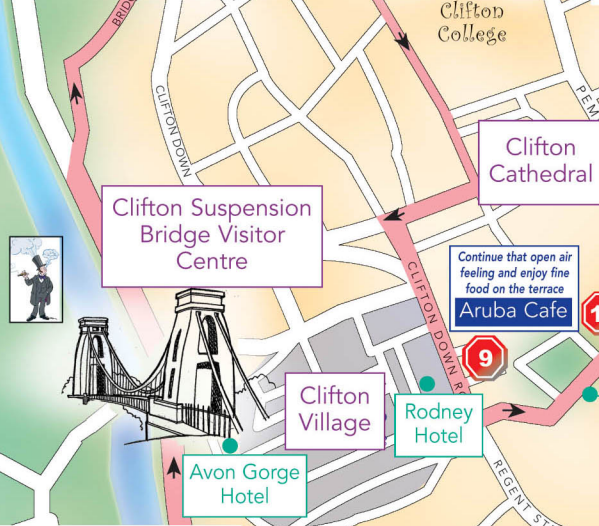

**ROUTE ALTERATIONS**  
 Service will be amended on these dates:  
 May 19/20: Race for Life. Stops 6/7 will not be served  
 June 24: Biggest Bike Ride. Stops 2/3/4/5 will be affected  
 July 27-29: Harbour Festival. Stops 15/20 will not be served  
 Sept 9: Half Marathon. Serviced suspended all day

Sea Walls Avon Gorge View Point

- STOPS OUTSIDE HOTELS**
- 17 Novotel
  - 19 Ramada Hotel
  - 9 Rodney Hotel
- STOPS NEAR HOTELS**
- 9 Avon Gorge Hotel
  - 12 Berkeley Square Hotel
  - 16 Brigstow Hotel
  - 17 City Inn
  - 11 Clifton Hotel
  - 18 Express by Holiday Inn
  - 14 Hotel du Vin
  - 1/20 Jurys Hotel
  - 14/16 Marriott City Centre
  - 2/13 Marriott Royal Hotel
  - 11 Seeleys Hotel
  - 14/16 Thistle Hotel
  - 15 Travel Inn Metro
  - 2 Travel Lodge
  - 10 Victoria Square Hotel
  - 11 Washington Hotel
  - 20 Youth Hostel